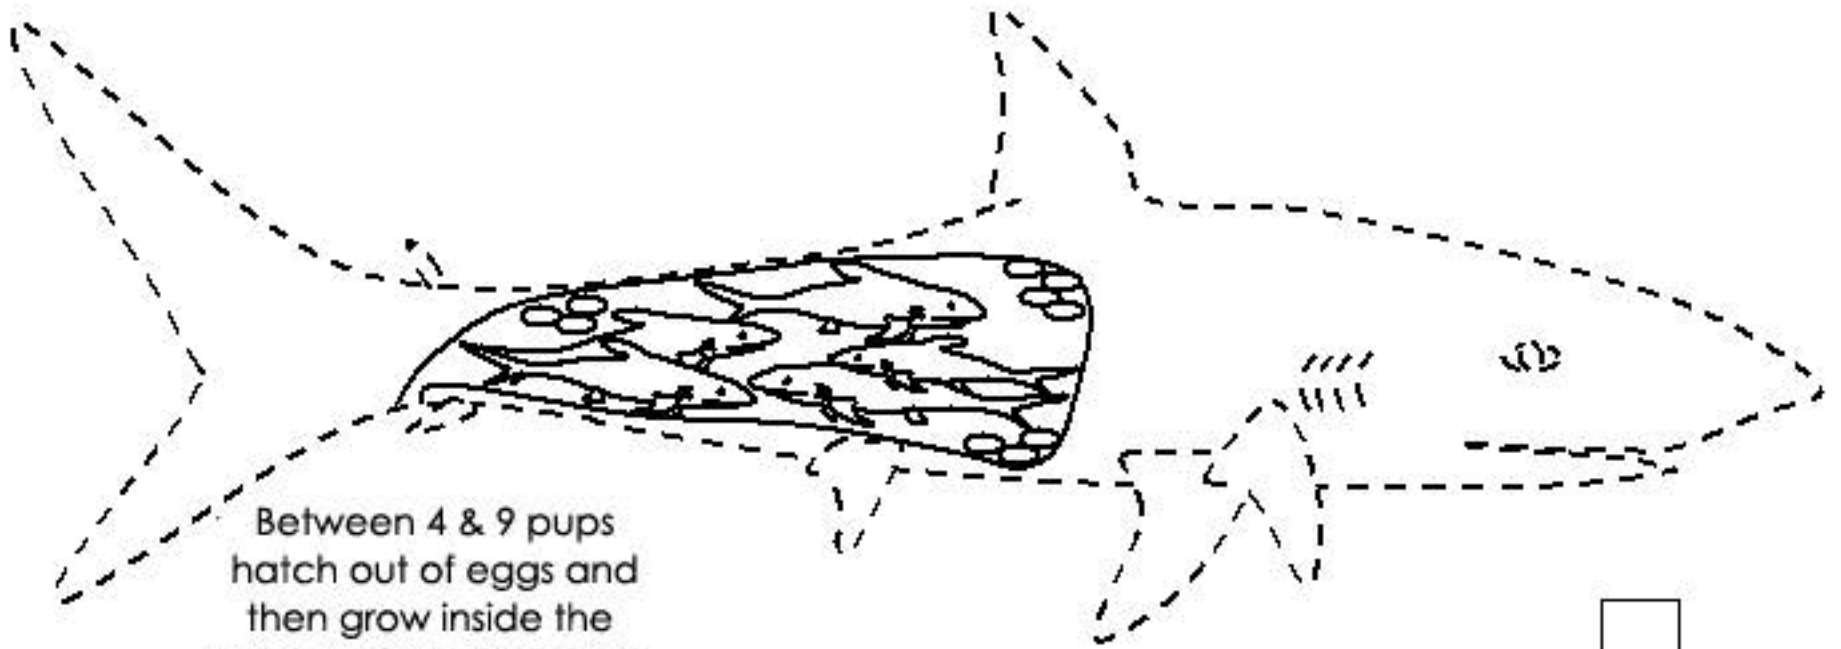

Name: \_\_\_\_\_

Between 4 & 9 pups hatch out of eggs and then grow inside the mother. Once hatched, they eat the unfertilized eggs - the ones that didn't turn into sharks - to grow and get stronger. When those are all gone, they will even eat each other!

Life Cycle  
of the  
Great White  
Shark

When shark pups are born they look just like the adults and they act like them too. They have sharp teeth and know how to hunt right away. They don't need their parents to take care of them.